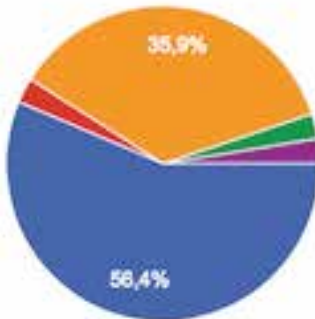

- Yes
- No
- From lecturers and original teachers, but not recently. However after moving to Norway from UK I rarely I...
- Just a few individuals
- Well when I report bugs they often get rejected quickly, but not due to gen...
- I've seen other women receive hostility and chose not to engage

QUESTION:
Do you think it is necessary to have certain codes and policies of conduct that favor friendly spaces in the OSM community?